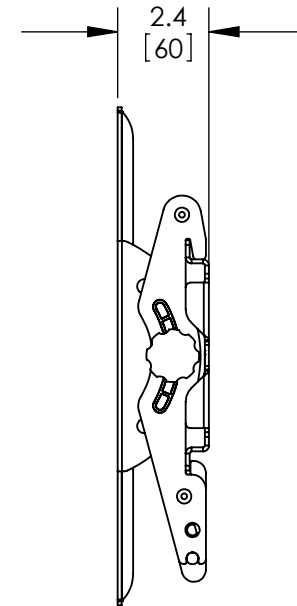

MAXIMUM WEIGHT CAPACITY:
100 LBS.

	NAME	DATE
ENGINEER	J BURES	6/2/08
DESIGNER	J BURES	6/2/08
APPROVED	J BURES	6/2/08

NOTES:

SANUS SYSTEMS

TITLE:
**MT25 MEDIUM
TILT MOUNT**

PROPRIETARY AND CONFIDENTIAL
THE INFORMATION CONTAINED IN THIS DRAWING IS THE SOLE PROPERTY OF SANUS SYSTEMS, A PRODUCT DIVISION OF MILESTONE AV TECHNOLOGIES. ANY REPRODUCTION IN PART OR AS A WHOLE WITHOUT THE WRITTEN PERMISSION OF SANUS SYSTEMS IS PROHIBITED.