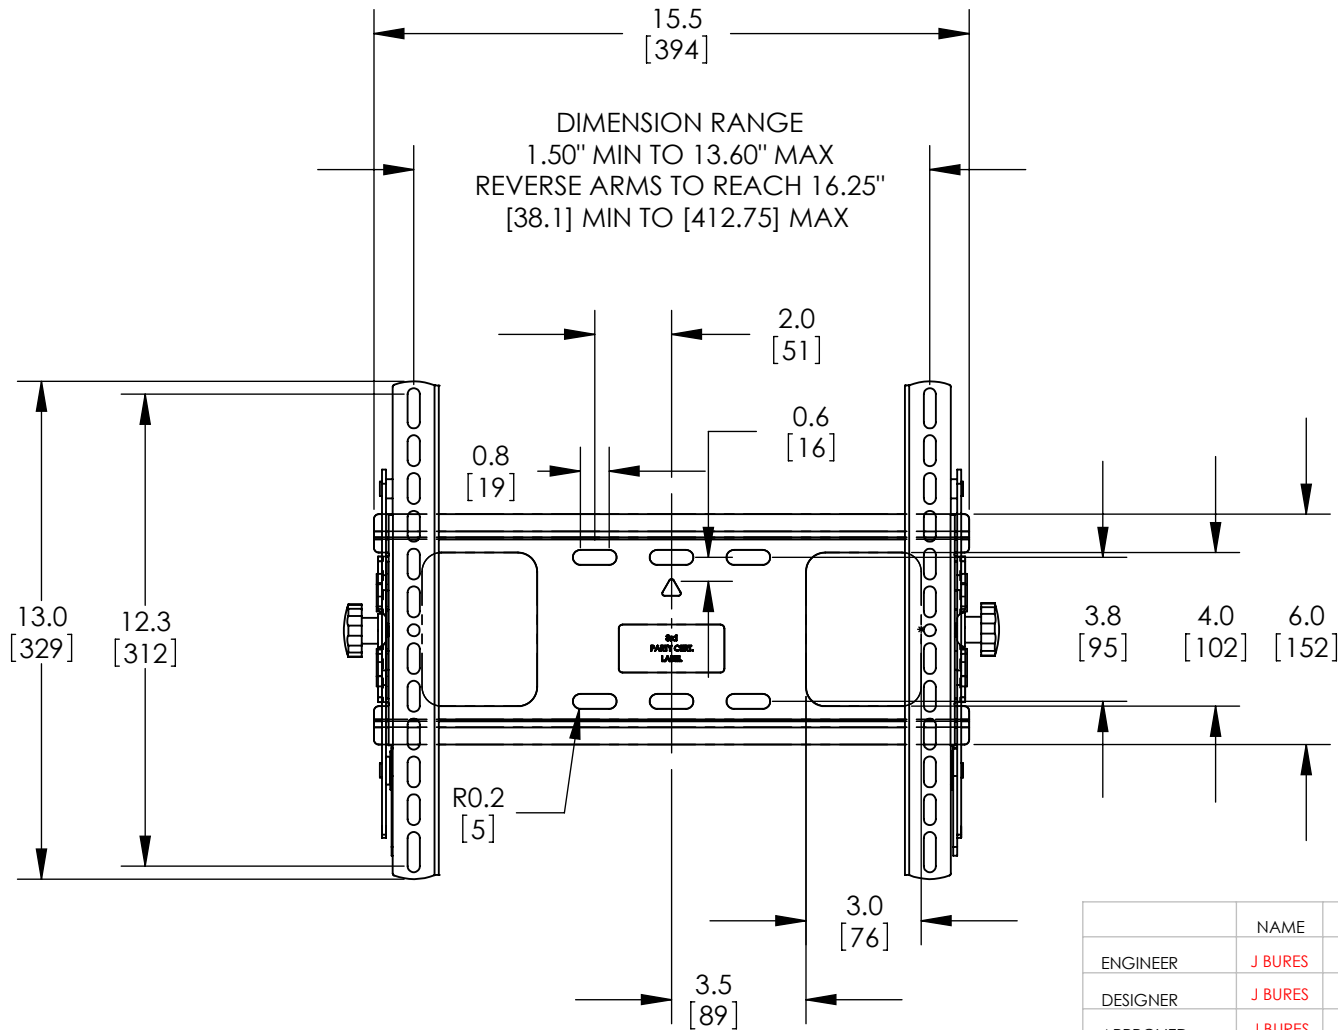

MAXIMUM WEIGHT CAPACITY:
100 LBS.

	NAME	DATE
ENGINEER	J BURES	6/2/08
DESIGNER	J BURES	6/2/08
APPROVED	J BURES	6/2/08

NOTES:

SANUS SYSTEMS

TITLE:
**MT25 MEDIUM
TILT MOUNT**

PROPRIETARY AND CONFIDENTIAL
THE INFORMATION CONTAINED IN THIS DRAWING IS THE SOLE PROPERTY OF SANUS SYSTEMS, A PRODUCT DIVISION OF MILESTONE AV TECHNOLOGIES. ANY REPRODUCTION IN PART OR AS A WHOLE WITHOUT THE WRITTEN PERMISSION OF SANUS SYSTEMS IS PROHIBITED.