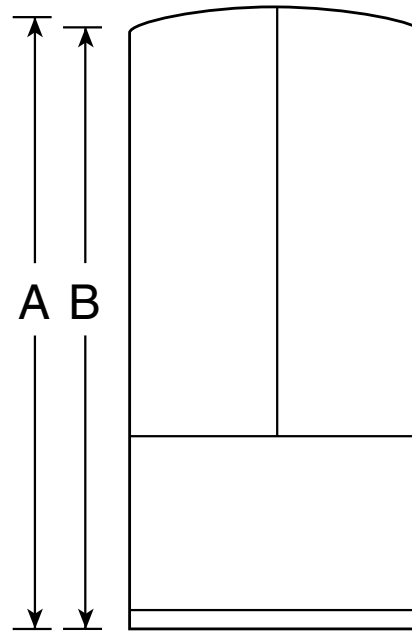

### Dimensions and Installation Information (in inches)

|                    |  |               |
|--------------------|--|---------------|
| Overall Dimensions | Height to top of hinge (in.) <b>A</b>                    | <b>69-3/8</b> |
|                    | Height to top of case (in.) <b>B</b>                     | <b>67-3/4</b> |
|                    | Case depth without door (in.) <b>C</b>                   | <b>28-1/4</b> |
|                    | Case depth less door handle (in.) <b>D</b>               | <b>32-1/2</b> |
|                    | Case depth with door handle (in.) <b>E</b>               | <b>34-7/8</b> |
|                    | Depth with fresh food door open 90° (in.) <b>F</b>       | <b>46-1/8</b> |
|                    | Width (in.) <b>G</b>                                     | <b>33</b>     |
| Air Clearances     | Width with door open 90° inc. door handle (in.) <b>H</b> | <b>36</b>     |
|                    | Each side (in.)  | <b>1/8</b>    |
|                    | Top (in.)  | <b>1</b>      |
|                    | Back (in.)   | <b>1</b>      |