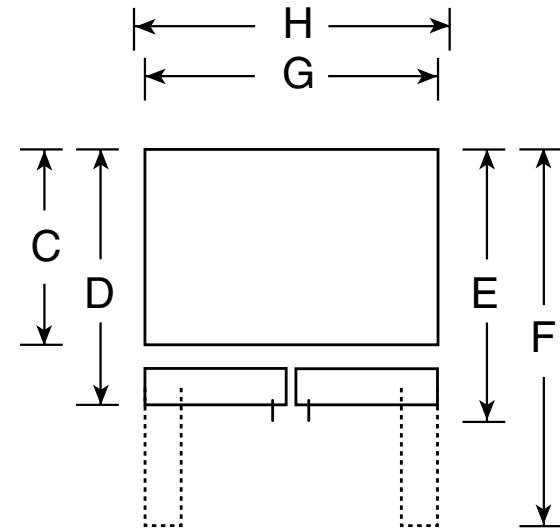

### Dimensions and Installation Information (in inches)

|                    |  |               |
|--------------------|--|---------------|
| Overall Dimensions | Height to top of hinge (in.) <b>A</b>                    | <b>69-3/8</b> |
|                    | Height to top of case (in.) <b>B</b>                     | <b>67-3/4</b> |
|                    | Case depth without door (in.) <b>C</b>                   | <b>28-1/4</b> |
|                    | Case depth less door handle (in.) <b>D</b>               | <b>32-1/2</b> |
|                    | Case depth with door handle (in.) <b>E</b>               | <b>34-7/8</b> |
|                    | Depth with fresh food door open 90° (in.) <b>F</b>       | <b>46-1/8</b> |
|                    | Width (in.) <b>G</b>                                     | <b>33</b>     |
| Air Clearances     | Width with door open 90° inc. door handle (in.) <b>H</b> | <b>36</b>     |
|                    | Each side (in.)  | <b>1/8</b>    |
|                    | Top (in.)  | <b>1</b>      |
|                    | Back (in.)   | <b>1</b>      |