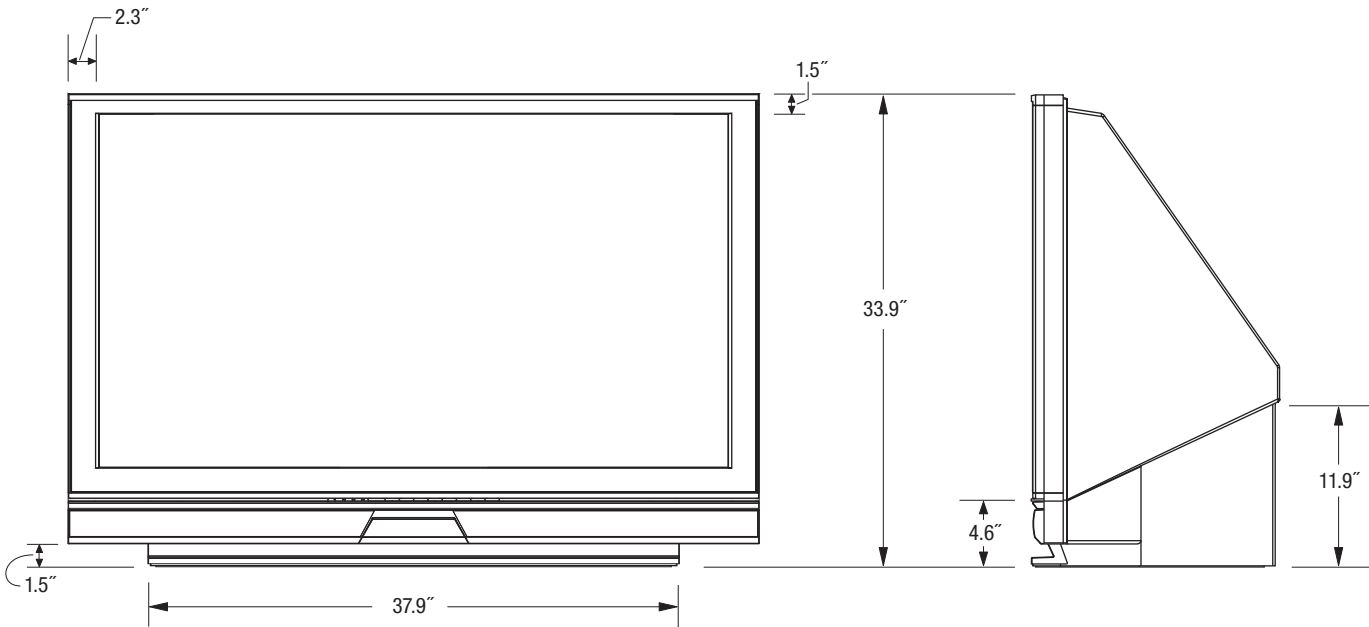

WD-52528

LCD HDTV

OVERALL DIMENSIONS (Approx.)

Height	Width	Depth	TV Weight	Power Consumption
33.9"	49.6"	17.8"	110 lbs	225 W

BACK PANEL

FRONT

LEFT SIDE

Note: Illustrations not necessarily to scale.