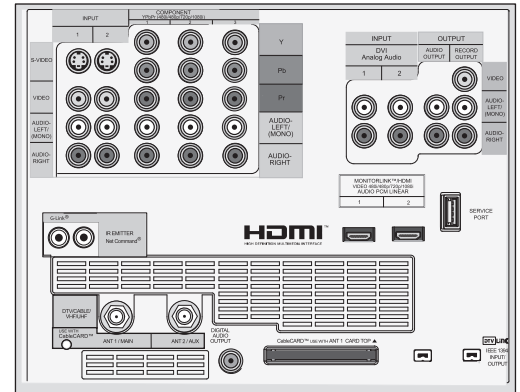

WD-52528

LCD HDTV

OVERALL DIMENSIONS (Approx.)

Height	Width	Depth	TV Weight	Power Consumption
33.9"	49.6"	17.8"	110 lbs	225 W

BACK PANEL

FRONT

LEFT SIDE

Note: Illustrations not necessarily to scale.