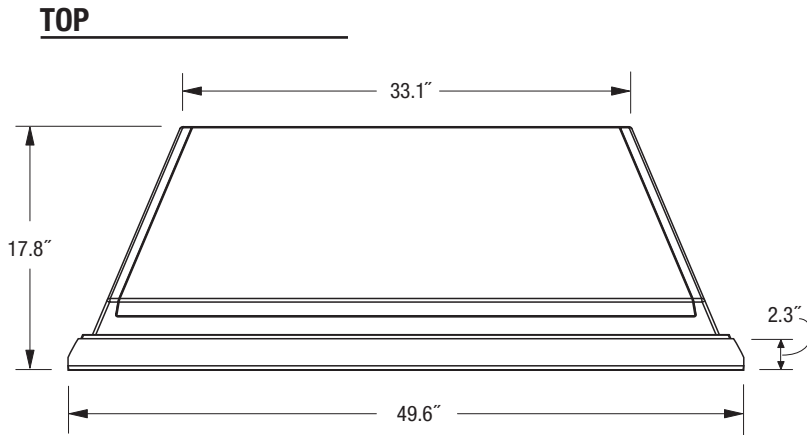

WD-52528

LCD HDTV

OVERALL DIMENSIONS (Approx.)

Height	Width	Depth	TV Weight	Power Consumption
33.9"	49.6"	17.8"	110 lbs	225 W

BACK PANEL

FRONT

LEFT SIDE

Note: Illustrations not necessarily to scale.