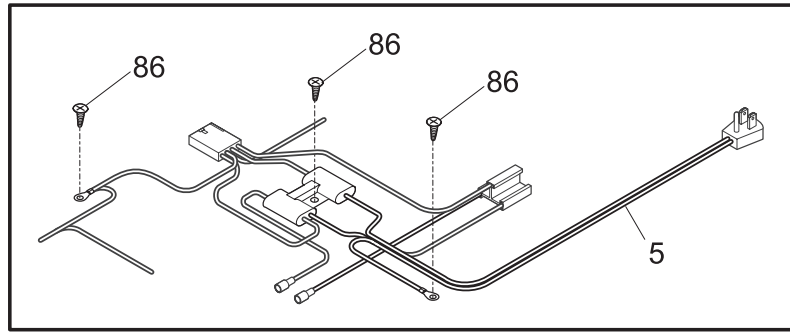

SYSTEM

P08S0354

SYSTEM

POS. NO	PART NO.	DESCRIPTION
1	5303925238	Condenser
4 #	216938600	Drier-filter
5 #	216987300	Harness-main
22	216056400	Clip, compressor mtg, SPRING
27	5308002681	Grommet, compressor
28	5303212615	Support, compressor
29 #	216977300	Compressor, w/o electricals
30	216954201	Controller, compressor
32	216954300	Clip, controller
42	216232700	Washer, flat, 1"OD x 0.531"ID
43A	5303212614	Clip, harness mount
47	216629600	Screw, hex washer head, 10-16 x 0.500, tapping
55	218909913	Capacitor, run, 220 VAC, 15 microfarad
86	216036600	Screw, ph washer head, 8-32CA x 0.500, thread forming