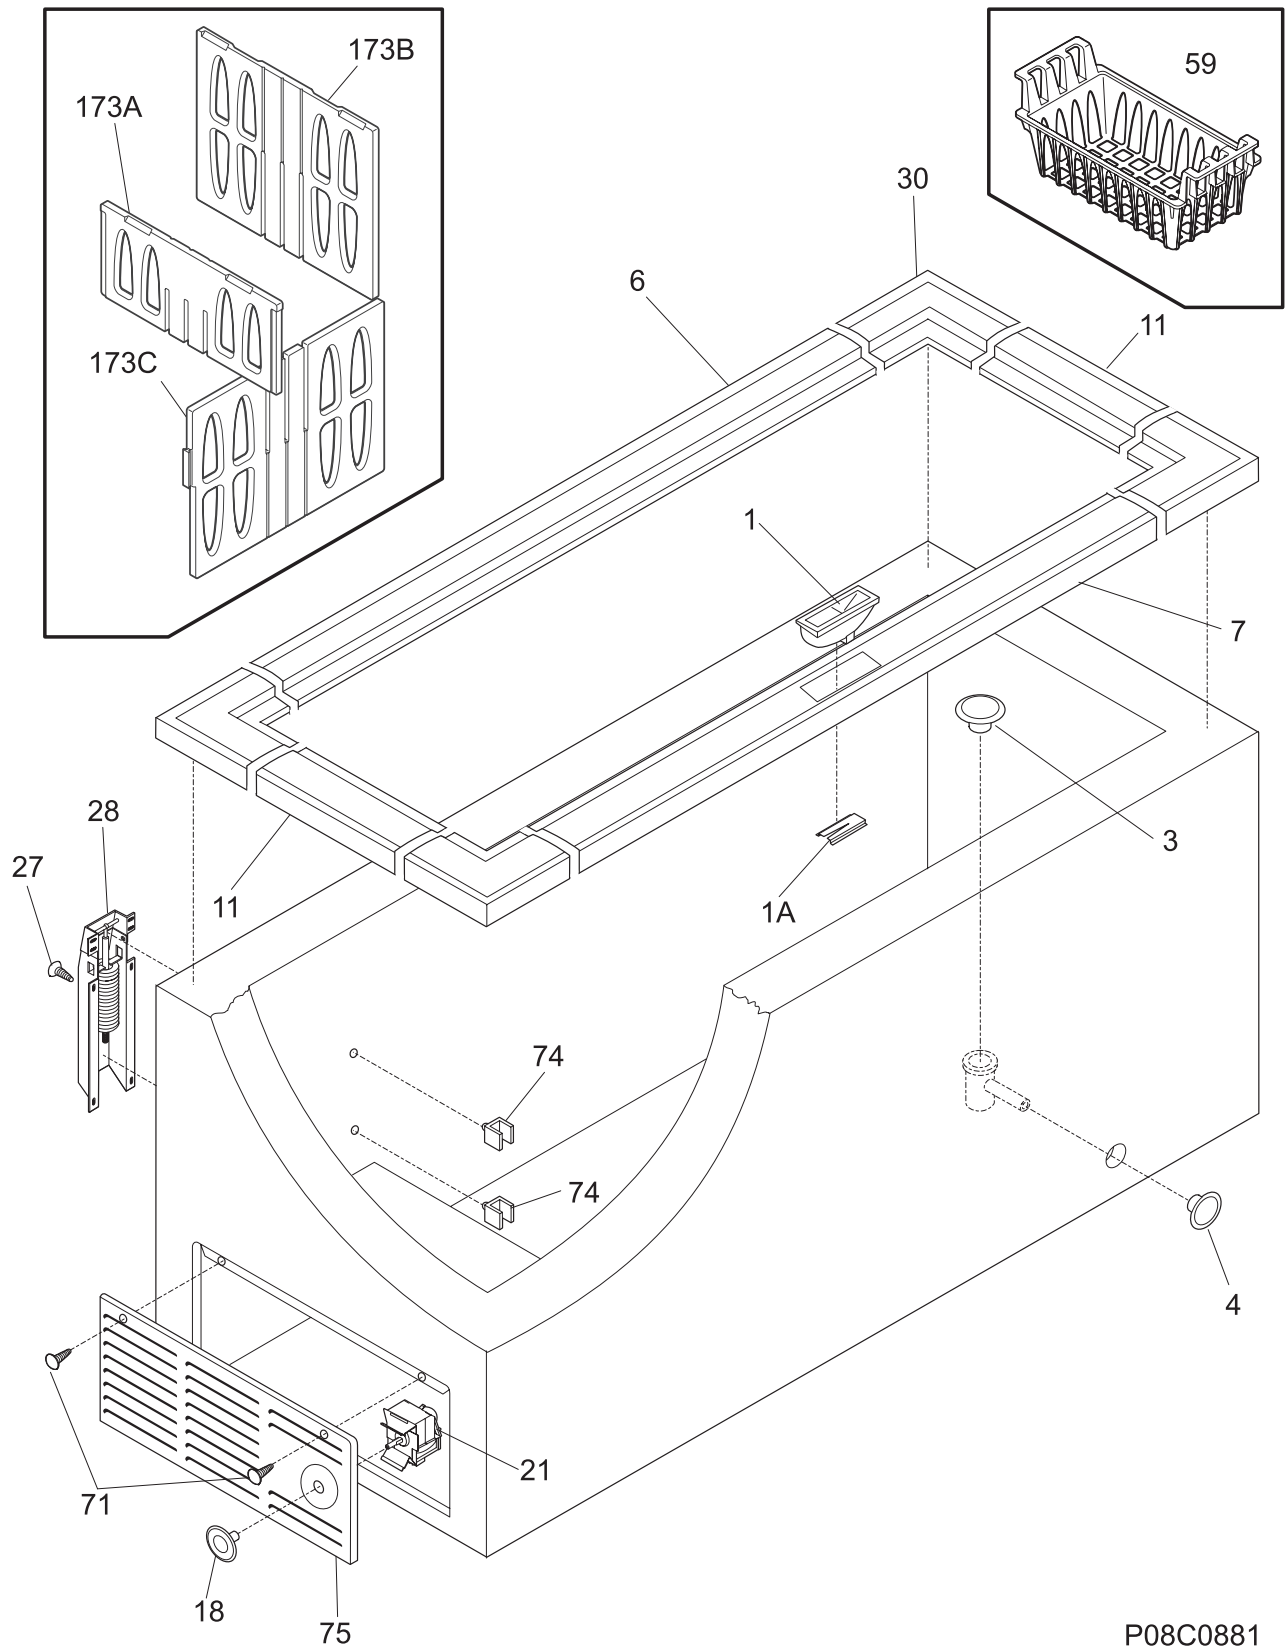

CABINET

P08C0881

CABINET

POS. NO	PART NO.	DESCRIPTION
1	216909800	Catch-lock, white
1A	216818900	Support, lock catch clip
3	216502600	Plug, drain, interior
4	297013600	Plug, drain, exterior
6	216955503	Breaker, Plain, white, hinge side
7	216955502	Breaker, lock side
11	216955500	Breaker, chest end, (2)
18	216707200	Knob, temp control
21#	216714601	Control temperature
27	216629600	Screw, hex washer head, 10-16 x 0.500, tapping
28	216039600	Hinge
30	216110700	Breaker, corners
59	216916203	Basket, blue, (2)
71	131420300	Screw, cr truss head, 8-18AB x 0.750
74	216486700	Support, divider, (4)
75	216034301	Panel, access, white
173A	297063000	Divider, chest, step
173B	297063100	Divider, small chest
173C	297073000	Divider
*	216794111	Energy Guide
*	5303305324	Paint, touch-up, white