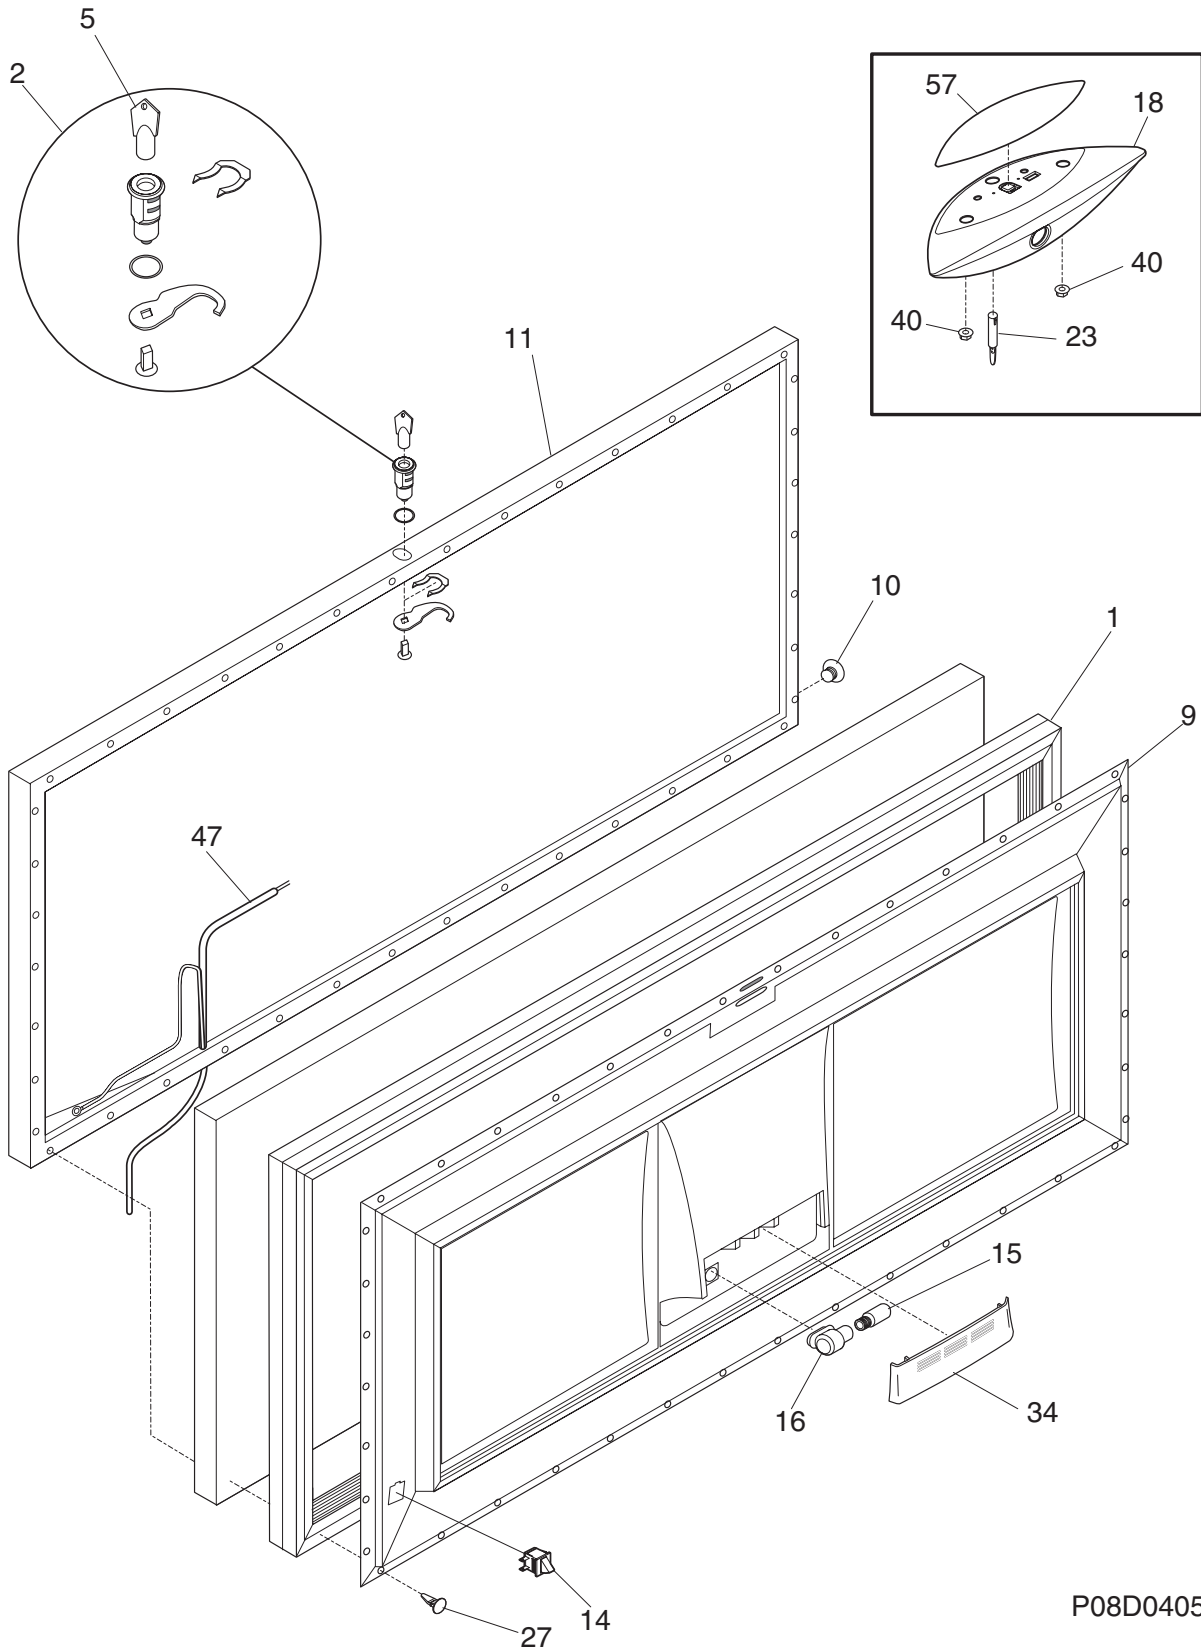

Copyright © 2006 Electrolux Home Products, Inc.  
All rights reserved.

DOOR

P08D0405

---

**DOOR**

---

POS. NO	PART NO.	DESCRIPTION
1	216481101	Gasket-door, white
2	5303925107	Lock Assy
*	5300114366	Washer-sealing
5 #	216702900	Key, lock
9	216828904	Panel-lid
10	216923001	Plug button, 1/4", white
11	216129827	Lid, white
*	216858000	Screw, TH#8-18x.500AB, #10
14	216822900	Switch, light/lamp, ramp
15	297048600	Light Bulb/Lamp, short, (2)
16	216817600	Socket, light/lamp, 25 W
18	216897600	Handle, white
23	216212700	Light-signal, amber
27	5303212828	Clip, panel mtg
27*	5304406520	Clip, panel mtg kit, (40)
34	297013900	Shield, light
40	216922700	Fastener, .330 dia stud, handle, (2)
47 #	216908000	Harness-lid
57	216899514	Overlay
*	5303917276	Insulation-door, fiberglass, (bulk)