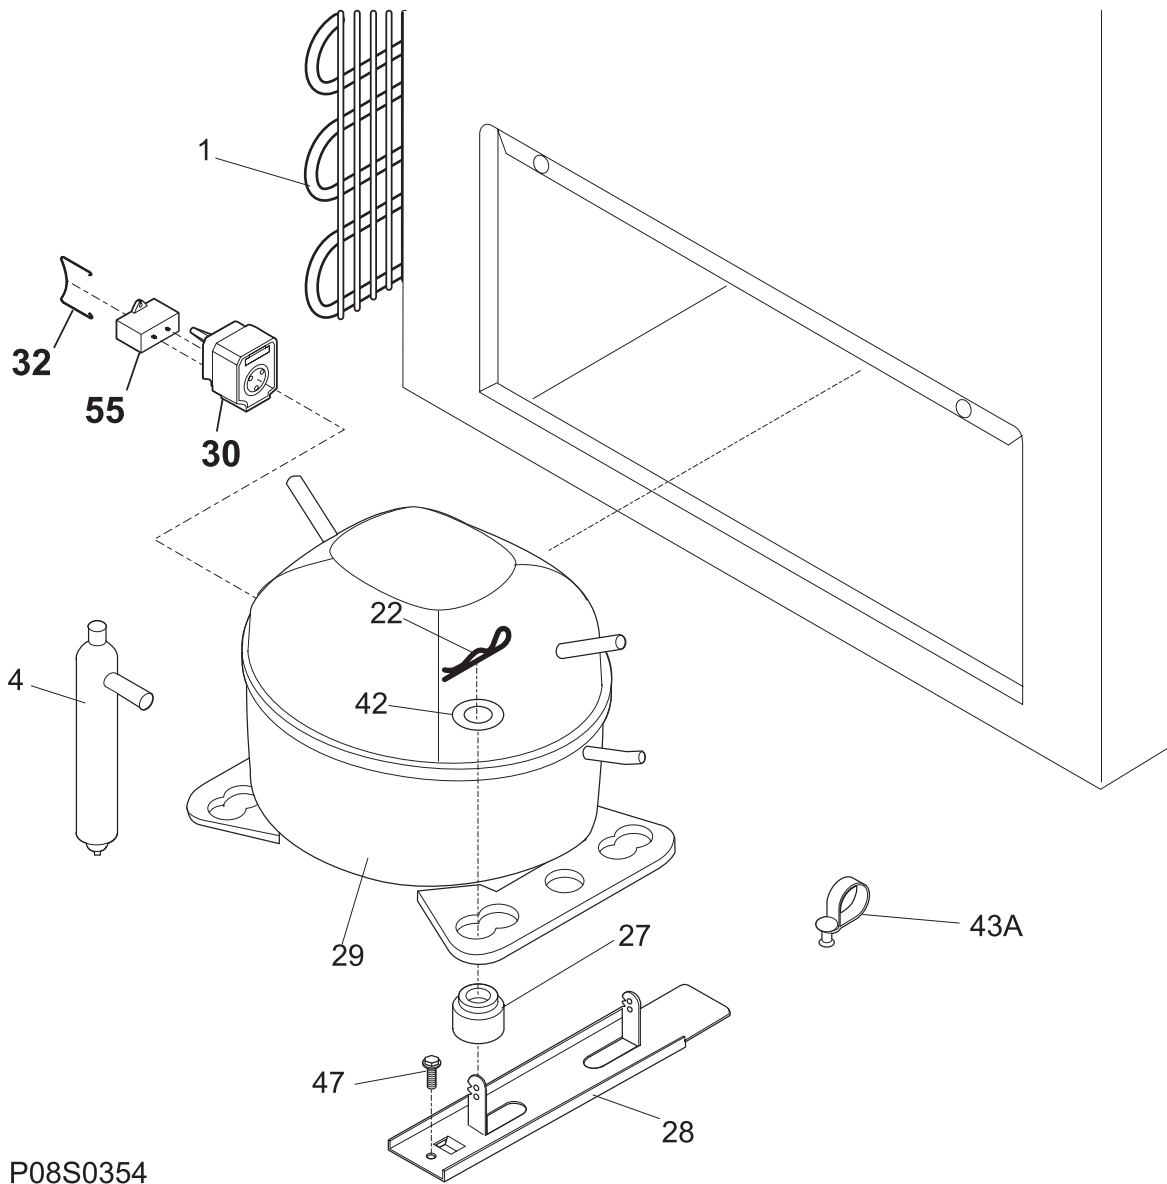

SYSTEM

P08S0354

SYSTEM

POS. NO	PART NO.	DESCRIPTION
1	5303925238	Condenser
4 #	216938600	Drier-filter
5 #	216987300	Harness-main
22	216056400	Clip, compressor mtg, SPRING
27	5308002681	Grommet, compressor
28	5303212615	Support, compressor
29 #	216977300	Compressor, w/o electricals
30	216954201	Controller, compressor
32	216954300	Clip, controller
42	216232700	Washer, flat, 1"OD x 0.531"ID
43A	5303212614	Clip, harness mount
47	216629600	Screw, hex washer head, 10-16 x 0.500, tapping
55	218909913	Capacitor, run, 220 VAC, 15 microfarad
86	216036600	Screw, ph washer head, 8-32CA x 0.500, thread forming