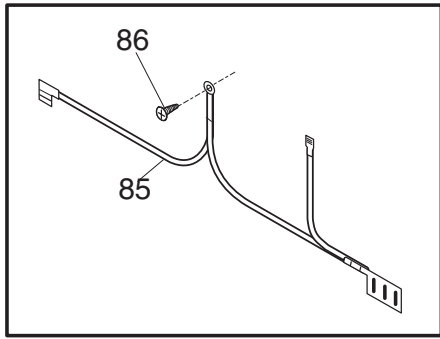

---

POS. NO	PART NO.	DESCRIPTION
1	216480901	Gasket, door seal, white
9	216061602	Panel-inner lid, white
10	216923001	Plug button, 1/4", white
11	216113100	Panel-lid
*	216858000	Screw, TH#8-18x.500AB, #10
12A	216816801	Insert-nameplate
18	216446600	Handle
27	5303212828	Clip, panel mtg
27*	5304406520	Clip, panel mtg kit, (40)
40	216922700	Fastener, .330 dia stud, handle, (2)
*	5303917276	Insulation-door, fiberglass, (bulk)

**CABINET**

P08C0673

**CABINET**

POS. NO	PART NO.	DESCRIPTION
3	216502600	Plug, drain, interior
4	297013605	Plug, drain, blue, exterior
6	216855702	Breaker, side
11	216855706	Breaker-ends, white
18	216707200	Knob, temp control
21 #	216787700	Control-temperature
23	06594648	Light-signal, amber
27	216337700	Screw, hex washer head, 10-24 x 0.500
28	216478800	Hinge Assy
30	216105500	Breaker-corners, white
59	216848200	Basket, (2)
71	131168200	Screw, pan head, 8-18B x 0.31
75	216782000	Panel-access, white
*	216793915	Energy Guide
*	5303305324	Paint, touch-up, white

**SYSTEM**

P08S0355

**SYSTEM**

---

POS. NO	PART NO.	DESCRIPTION
1 #	5300120780	Condenser
4 #	216938600	Drier-filter
5 #	216952300	Harness-main
*	216707800	Screw, PH, 8-32 x 1/2, wiring harness
22	216056400	Clip, compressor mtg, SPRING
27	5308002681	Grommet, compressor
29 #	216966300	Compressor, w/o electricals
30	216954200	Controller, compressor, 5 speed
32	216954300	Clip, controller
55	216985000	Capacitor, run, 10MF
85	216818300	Wire-ground
86	216707700	Screw, 8-18 X 1/2