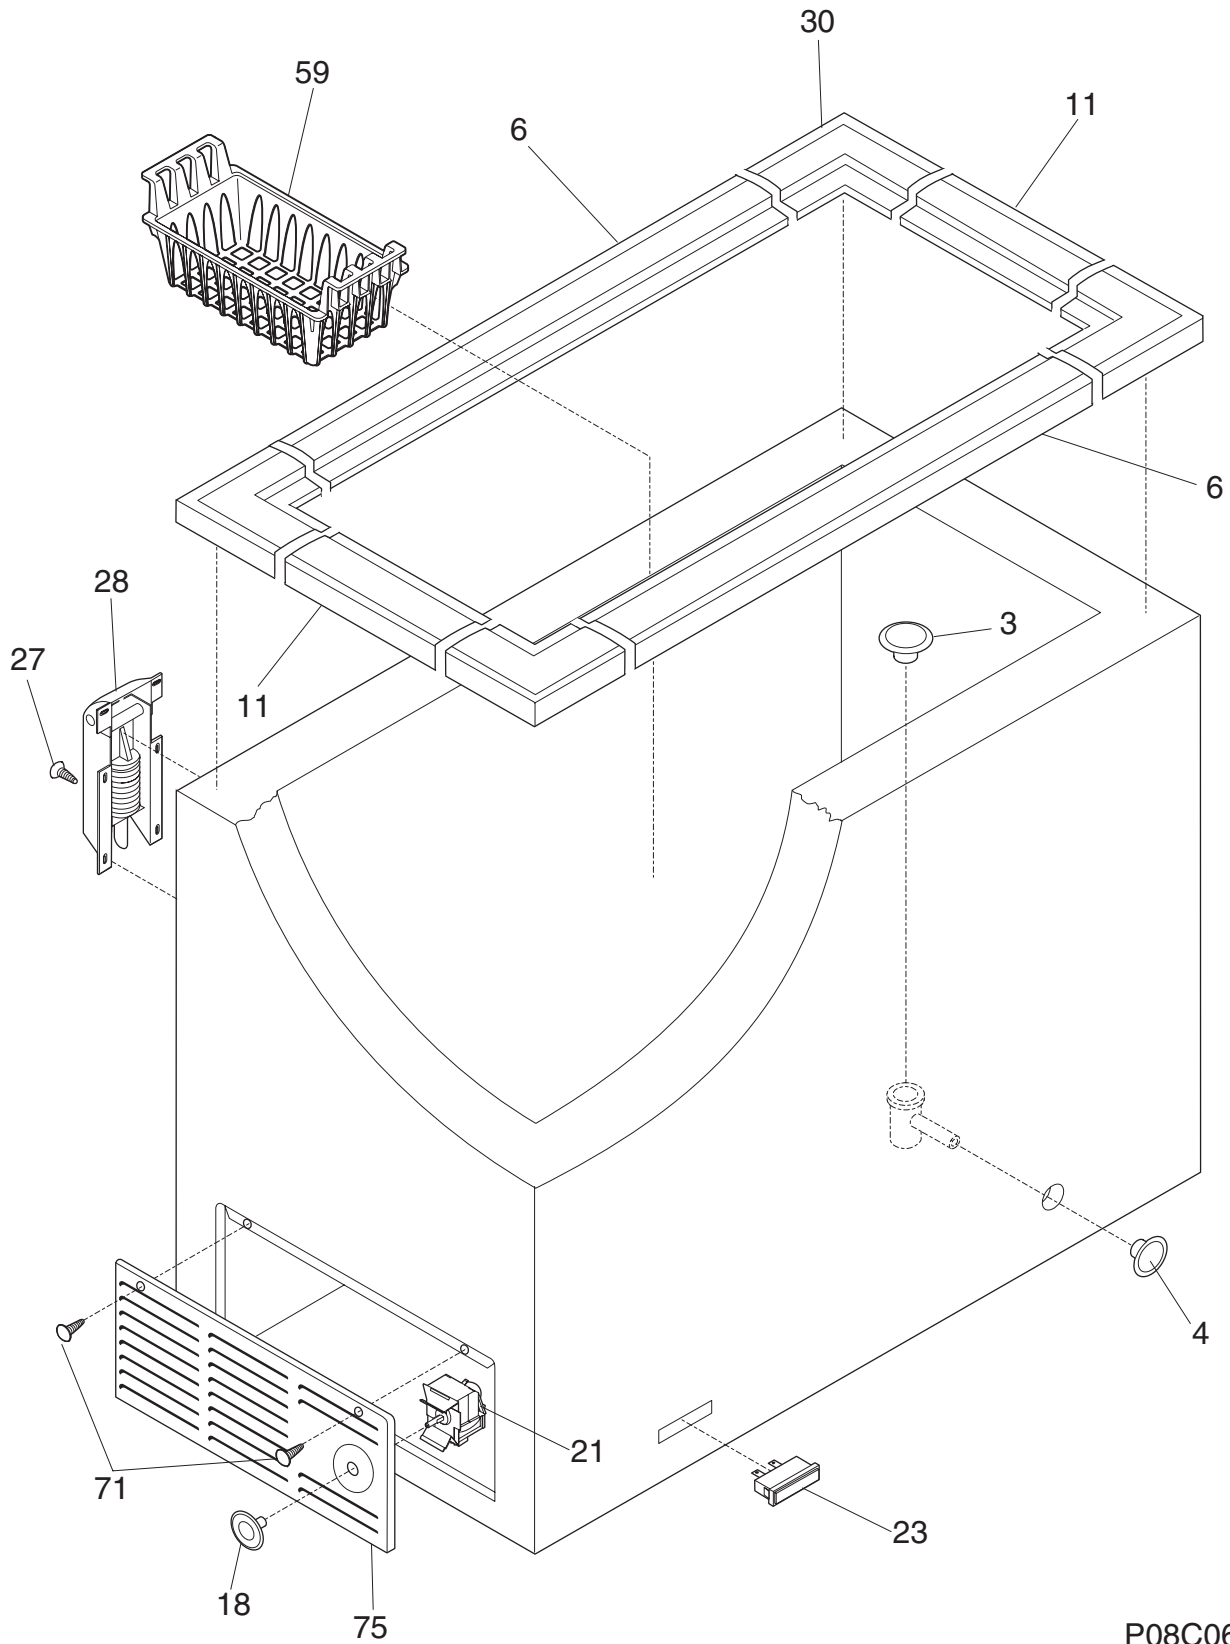

*Frigidaire*

Factory Parts Catalog

Product No.	FFC0723DW9
Series	134A
Color	white
Volts	115
Wiring Diagram	297010700
Owner's Guide	216960000
Market	North America
Energy Guide	216793915

 **Electrolux**

Electrolux Major Appliances  
North & Latin America  
P.O. BOX 212378  
AUGUSTA, GA 30917

Publication No.  
**5995457511**  
06/01/04  
(EN/SERVICE/MLR)  
365

**FREEZER CHEST**

Model No.  
**FFC0723DW**

Copyright © 2005 Electrolux Home Products, Inc.  
All rights reserved.

DOOR

P08D0288

---

**DOOR**

---

POS. NO	PART NO.	DESCRIPTION
1	216480901	Gasket, door seal, white
9	216061602	Panel-inner lid, white
10	216923001	Plug button, 1/4", white
11	216113100	Panel-lid
*	216858000	Screw, TH#8-18x.500AB, #10
12A	216816801	Insert-nameplate
18	216446600	Handle
27	5303212828	Clip, panel mtg
27*	5304406520	Clip, panel mtg kit, (40)
40	216922700	Fastener, .330 dia stud, handle, (2)
*	5303917276	Insulation-door, fiberglass, (bulk)

**CABINET**

P08C0673

**CABINET**

POS. NO	PART NO.	DESCRIPTION
3	216502600	Plug, drain, interior
4	297013605	Plug, drain, blue, exterior
6	216855702	Breaker, side
11	216855706	Breaker-ends, white
18	216707200	Knob, temp control
21 #	216787700	Control-temperature
23	06594648	Light-signal, amber
27	216337700	Screw, hex washer head, 10-24 x 0.500
28	216478800	Hinge Assy
30	216105500	Breaker-corners, white
59	216848200	Basket, (2)
71	131168200	Screw, pan head, 8-18B x 0.31
75	216782000	Panel-access, white
*	216793915	Energy Guide
*	5303305324	Paint, touch-up, white