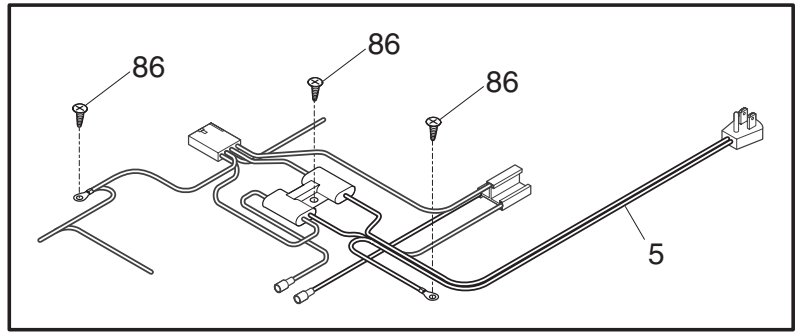

---

POS. NO	PART NO.	DESCRIPTION
1	216480901	Gasket, door seal, white
9	216061602	Panel-inner lid, white
10	216923001	Plug button, 1/4", white
11	216113100	Panel-lid
*	216858000	Screw, TH#8-18x.500AB, #10
12A	216816801	Insert-nameplate
18	216446600	Handle
27	5303212828	Clip, panel mtg
27*	5304406520	Clip, panel mtg kit, (40)
40	216922700	Fastener, .330 dia stud, handle, (2)
*	5303917276	Insulation-door, fiberglass, (bulk)

**CABINET**

P08C0673

**CABINET**

POS. NO	PART NO.	DESCRIPTION
3	216502600	Plug, drain, interior
4	297013605	Plug, drain, blue, exterior
6	216855702	Breaker, side
11	216855706	Breaker-ends, white
18	216707200	Knob, temp control
21 #	216787700	Control-temperature
23	06594648	Light-signal, amber
27	216337700	Screw, hex washer head, 10-24 x 0.500
28	216478800	Hinge Assy
30	216105500	Breaker-corners, white
59	216848200	Basket, (2)
71	131168200	Screw, pan head, 8-18B x 0.31
75	216782000	Panel-access, white
*	216793915	Energy Guide
*	5303305324	Paint, touch-up, white

**SYSTEM**

P08S0355

**SYSTEM**

---

POS. NO	PART NO.	DESCRIPTION
1 #	5300120780	Condenser
4 #	216938600	Drier-filter
5 #	216952300	Harness-main
*	216707800	Screw, PH, 8-32 x 1/2, wiring harness
22	216056400	Clip, compressor mtg, SPRING
27	5308002681	Grommet, compressor
29 #	216966300	Compressor, w/o electricals
30	216954200	Controller, compressor, 5 speed
32	216954300	Clip, controller
55	216985000	Capacitor, run, 10MF
85	216818300	Wire-ground
86	216707700	Screw, 8-18 X 1/2