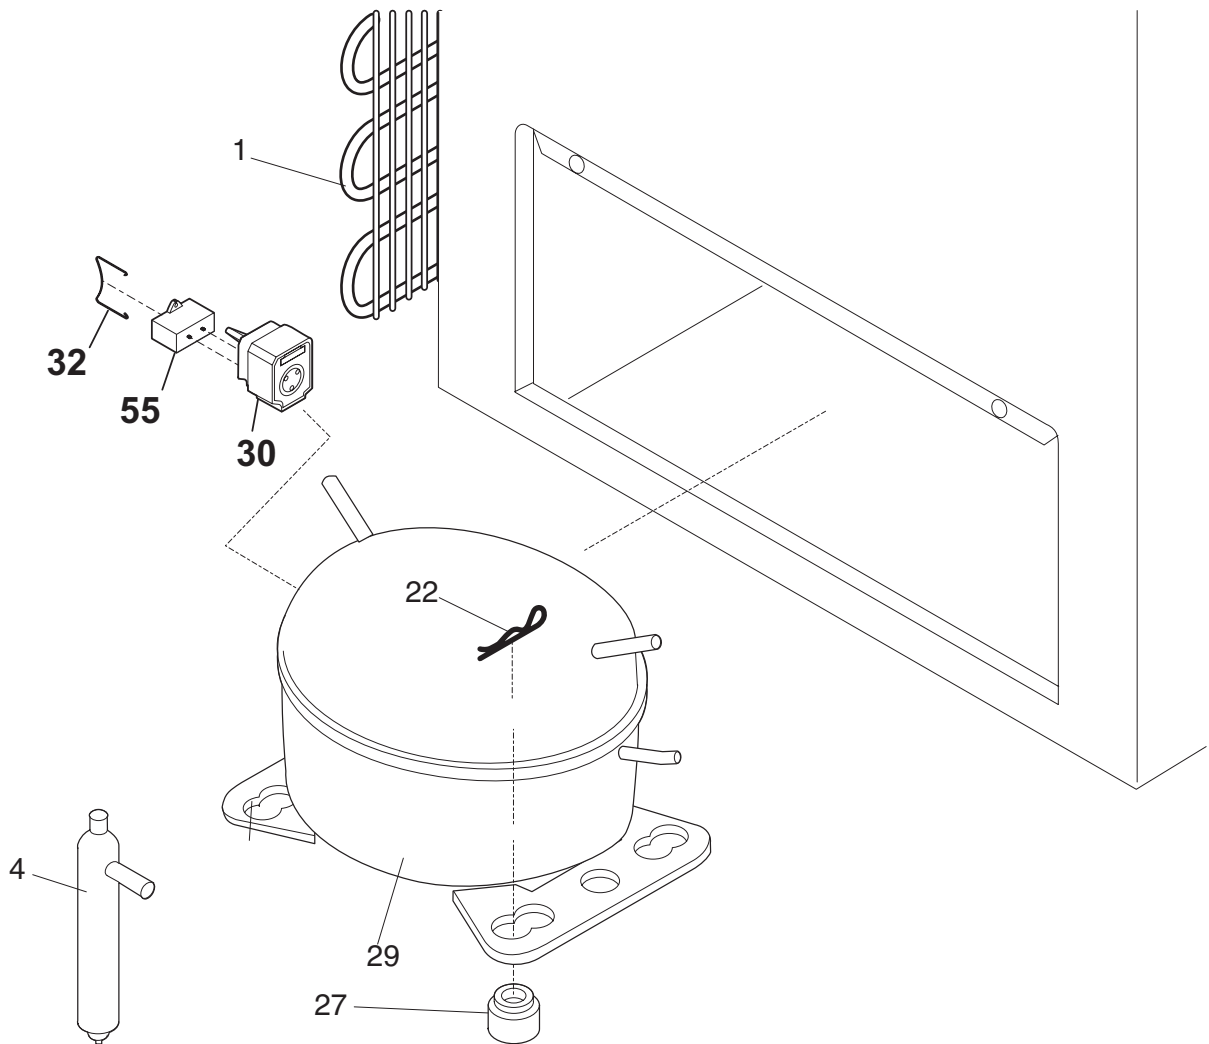

---

POS. NO	PART NO.	DESCRIPTION
1	216480901	Gasket, door seal, white
9	216061602	Panel-inner lid, white
10	216923001	Plug button, 1/4", white
11	216113100	Panel-lid
*	216858000	Screw, TH#8-18x.500AB, #10
12A	216816801	Insert-nameplate
18	216446600	Handle
27	5303212828	Clip, panel mtg
27*	5304406520	Clip, panel mtg kit, (40)
40	216922700	Fastener, .330 dia stud, handle, (2)
*	5303917276	Insulation-door, fiberglass, (bulk)

**CABINET**

P08C0673

**CABINET**

POS. NO	PART NO.	DESCRIPTION
3	216502600	Plug, drain, interior
4	297013605	Plug, drain, blue, exterior
6	216855702	Breaker, side
11	216855706	Breaker-ends, white
18	216707200	Knob, temp control
21 #	216787700	Control-temperature
23	06594648	Light-signal, amber
27	216337700	Screw, hex washer head, 10-24 x 0.500
28	216478800	Hinge Assy
30	216105500	Breaker-corners, white
59	216848200	Basket, (2)
71	131168200	Screw, pan head, 8-18B x 0.31
75	216782000	Panel-access, white
*	216793915	Energy Guide
*	5303305324	Paint, touch-up, white

**SYSTEM**

P08S0355

**SYSTEM**

---

POS. NO	PART NO.	DESCRIPTION
1 #	5300120780	Condenser
4 #	216938600	Drier-filter
5 #	216952300	Harness-main
*	216707800	Screw, PH, 8-32 x 1/2, wiring harness
22	216056400	Clip, compressor mtg, SPRING
27	5308002681	Grommet, compressor
29 #	216966300	Compressor, w/o electricals
30	216954200	Controller, compressor, 5 speed
32	216954300	Clip, controller
55	216985000	Capacitor, run, 10MF
85	216818300	Wire-ground
86	216707700	Screw, 8-18 X 1/2