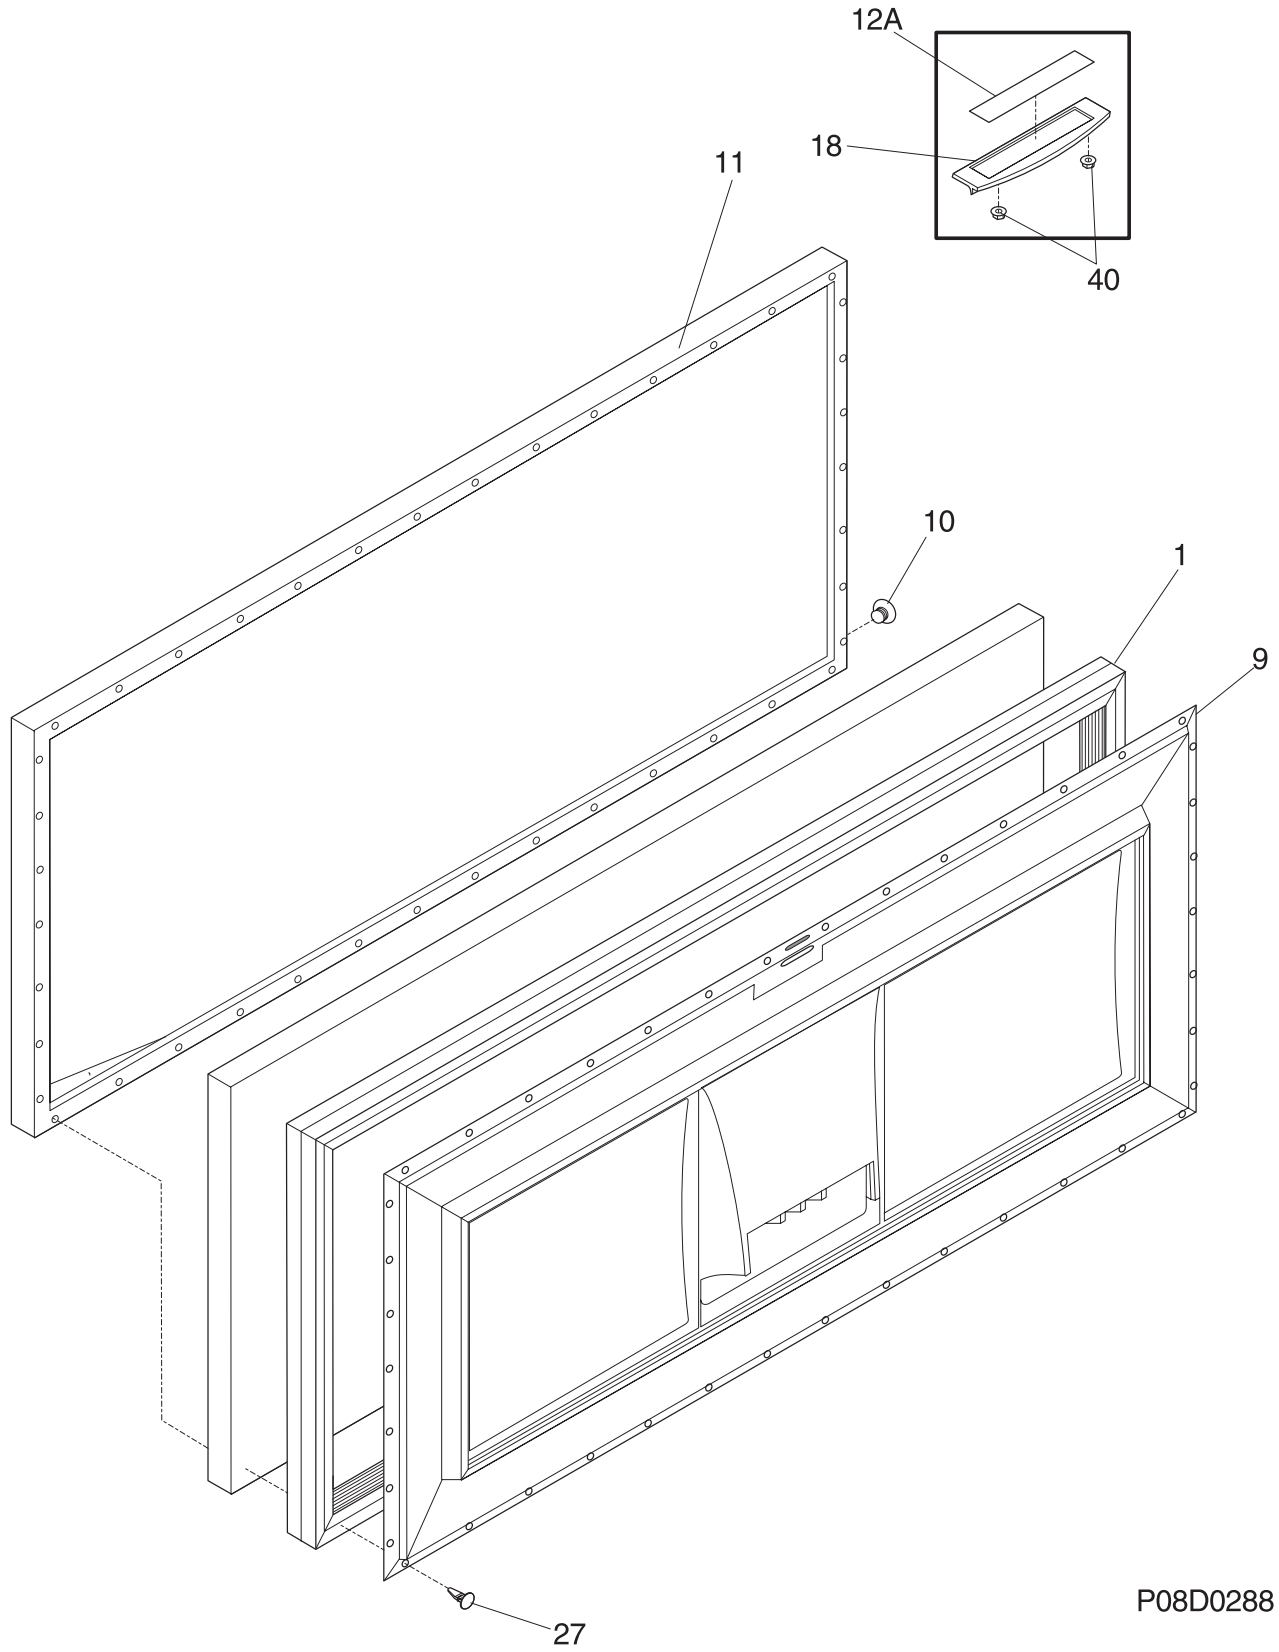

DOOR

P08D0288

DOOR

POS. NO	PART NO.	DESCRIPTION
1	216480901	Gasket, door seal, white
9	216061602	Panel-inner lid, white
10	216923001	Plug button, 1/4", white
11	216113100	Panel-lid
*	216858000	Screw, TH#8-18x.500AB, #10
12A	216816801	Insert-nameplate
18	216446600	Handle
27	5303212828	Clip, panel mtg
27*	5304406520	Clip, panel mtg kit, (40)
40	216922700	Fastener, .330 dia stud, handle, (2)
*	5303917276	Insulation-door, fiberglass, (bulk)