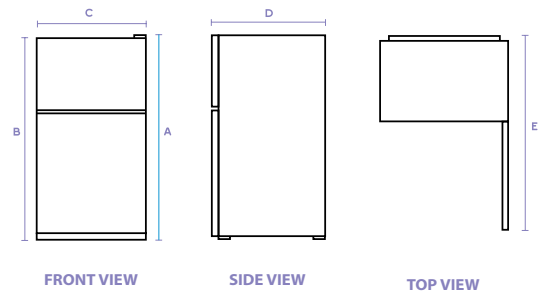

Comes with
2 Crayola®
dry-erase
markers!

Specifications

Model ATF1822MRE

- 17.6 cu. ft. Capacity
- Dry Erase Finish
- Contoured, Reversible-Swing Door
- Integrated Handles
- Dual Up-Front Temperature Controls
- Hidden-Coil Finished Back

Freezer Features

- Removable Wire Freezer Shelf
- Factory-Installed Ice Maker
- Color: White

Dimensions

Overall Height (A)	68"
Cabinet Height (B)	37-3/8"
Cabinet Width (C)	28"
Overall Depth (D)	31"
Depth Without Doors	27-5/8"
Depth With Doors Open 90° (E)	56-1/4"